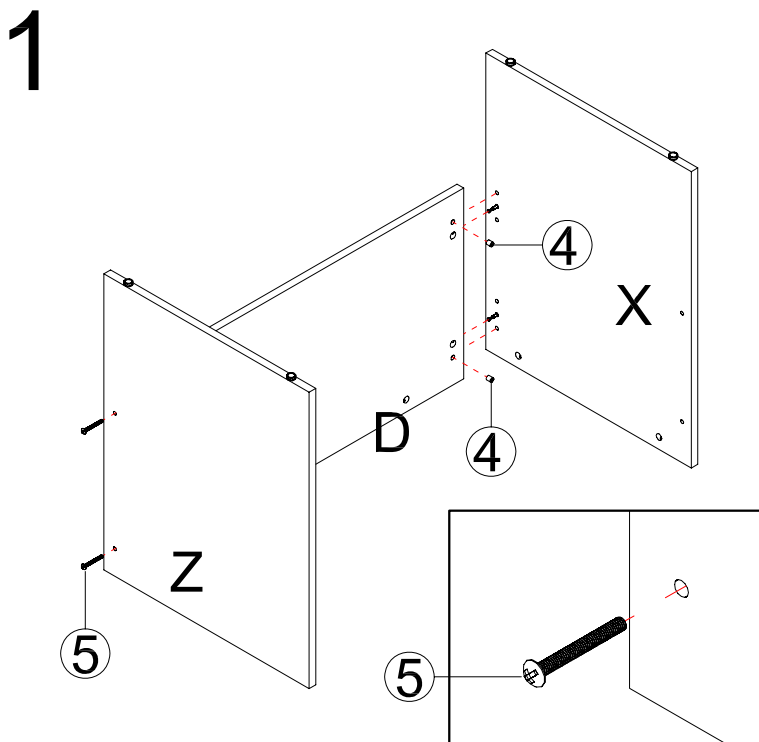

ASSEMBLY INSTRUCTIONS

CDK96

rapidline
FURNITURE FOR TODAY

2011-8-25