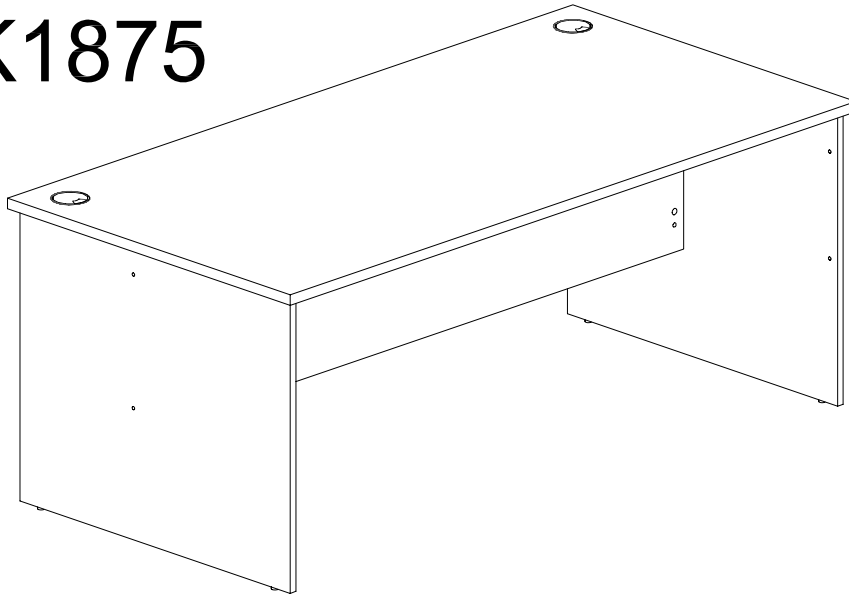

ASSEMBLY INSTRUCTIONS

CDK96

rapidline
FURNITURE FOR TODAY

2011-8-25

ASSEMBLY INSTRUCTIONS

CDK189

CDK1875

rapidline
FURNITURE FOR TODAY

2011-8-25

pin	6x35		1	10PCS
CAM			2	10PCS
Cam Cover			3	10PCS
CAM			4	4PCS
Screw	6x50		5	4PCS
				

ASSEMBLY INSTRUCTIONS

CDK1575

CDK126

rapidline
FURNITURE FOR TODAY
2011-8-25

- pin 6x35
1
10PCS
 - CAM
2
10PCS
 - Cam Cover
3
10PCS
 - CAM
4
4PCS
 - Screw 6x A50
5
4PCS
-