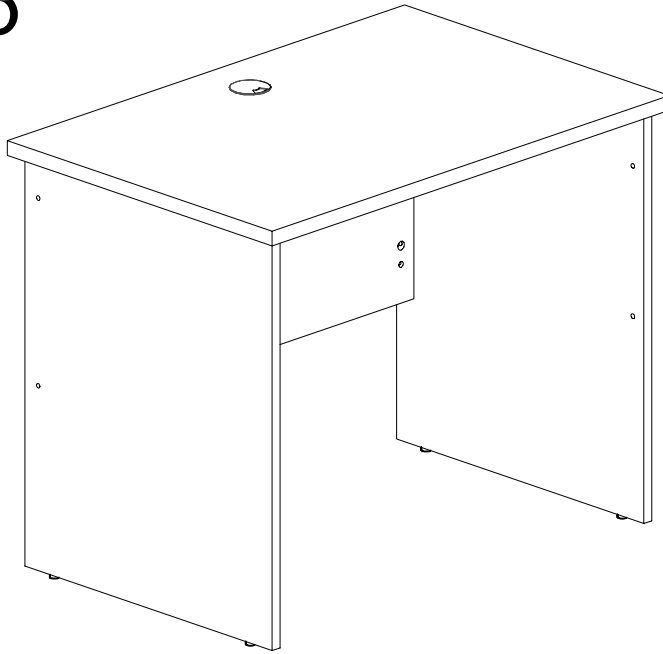

ASSEMBLY INSTRUCTIONS

CDK96

rapidline
FURNITURE FOR TODAY

2011-8-25