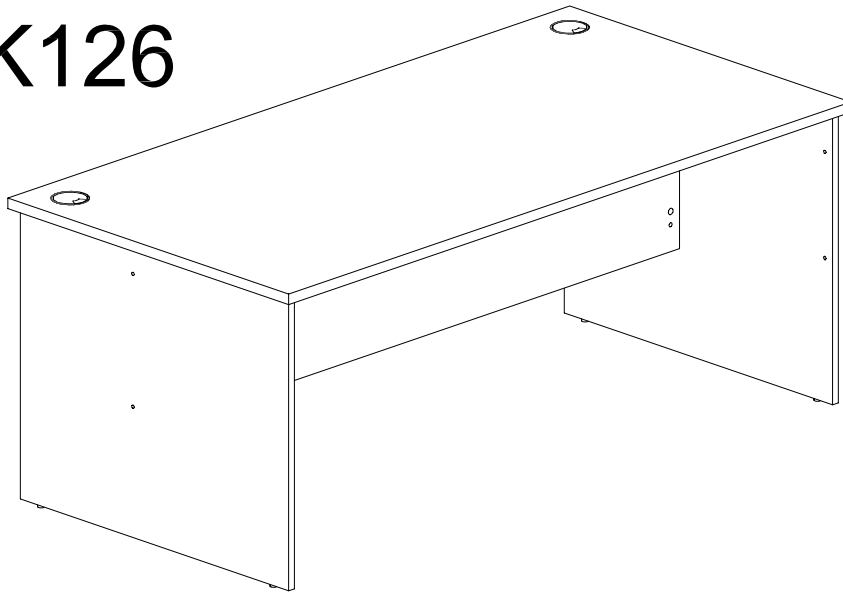

2011-8-25

pin	6x35		1	10PCS
CAM			2	10PCS
Cam Cover			3	10PCS
CAM			4	4PCS
Screw	6x50		5	4PCS
				

ASSEMBLY INSTRUCTIONS

CDK1575

CDK126

rapidline
FURNITURE FOR TODAY
2011-8-25

- pin 6x35
1
10PCS
 - CAM
2
10PCS
 - Cam Cover
3
10PCS
 - CAM
4
4PCS
 - Screw 6x A50
5
4PCS
-