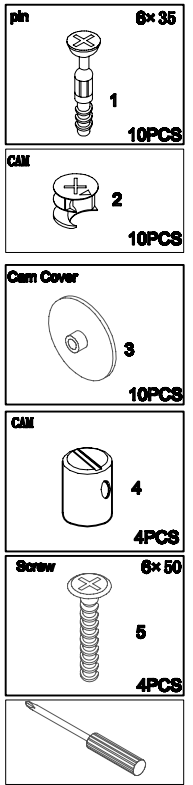

ASSEMBLY INSTRUCTIONS

CDK96

rapidline
FURNITURE FOR TODAY

2011-8-25

ASSEMBLY INSTRUCTIONS

CDK189

CDK1875

rapidline
FURNITURE FOR TODAY

2011-8-25

pin	6x35		1	10PCS
CAM			2	10PCS
Cam Cover			3	10PCS
CAM			4	4PCS
Screw	6x50		5	4PCS
				

ASSEMBLY INSTRUCTIONS

CDK1575

CDK126

rapidline
FURNITURE FOR TODAY
2011-8-25

- pin 6x35
1
10PCS
 - CAM
2
10PCS
 - Cam Cover
3
10PCS
 - CAM
4
4PCS
 - Screw 6x A50
5
4PCS
-