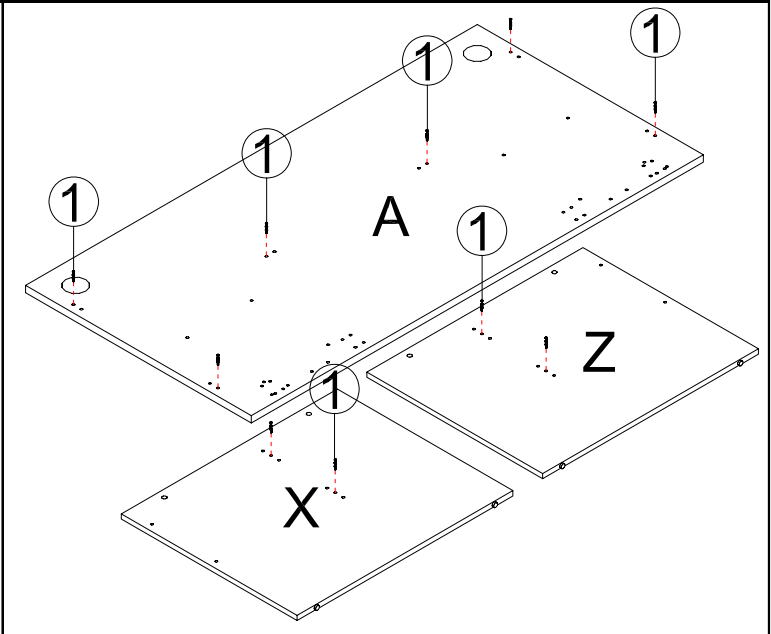

2011-8-25

pin	6x35		1	10PCS
CAM			2	10PCS
Cam Cover			3	10PCS
CAM			4	4PCS
Screw	6x50		5	4PCS
				

ASSEMBLY INSTRUCTIONS

CDK1575

CDK126

rapidline
FURNITURE FOR TODAY
2011-8-25

- pin 6x35
1
10PCS
 - CAM
2
10PCS
 - Cam Cover
3
10PCS
 - CAM
4
4PCS
 - Screw 6x A50
5
4PCS
-