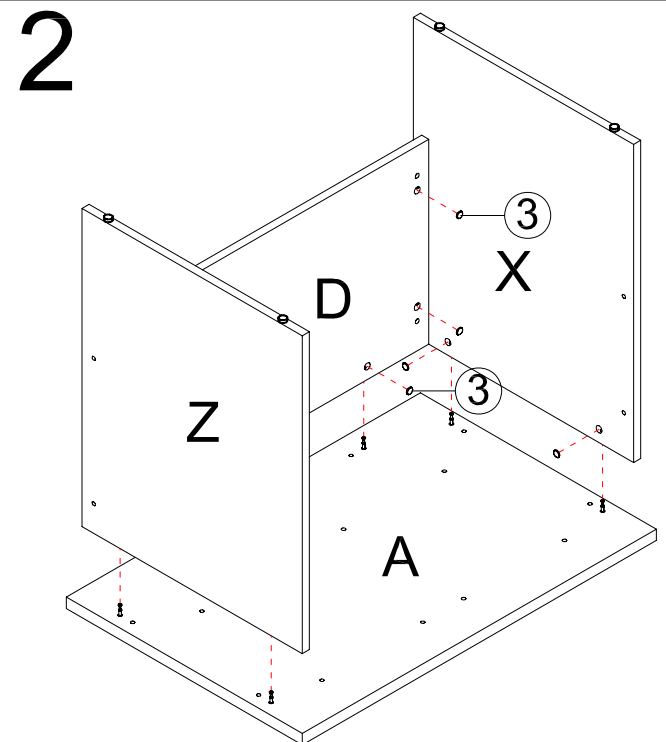

ASSEMBLY INSTRUCTIONS

CDK96

rapidline
FURNITURE FOR TODAY

2011-8-25