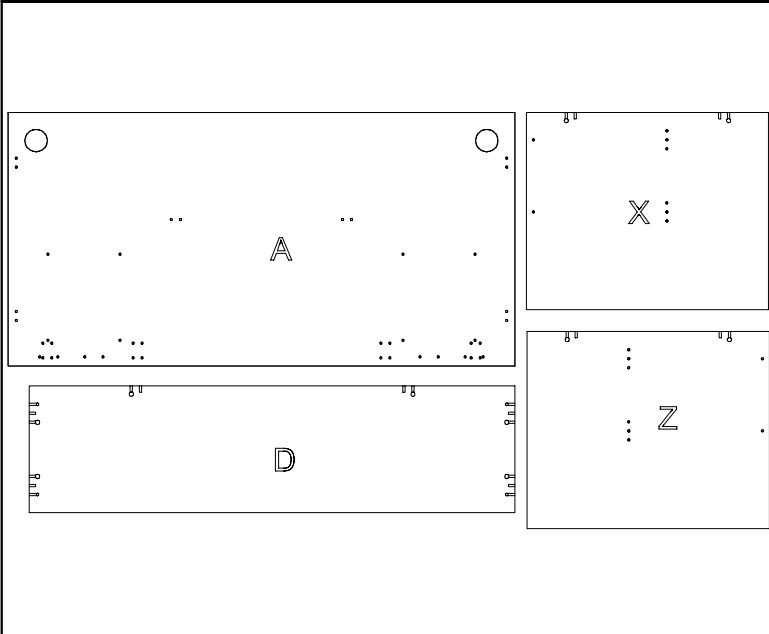

ASSEMBLY INSTRUCTIONS

CDK96

rapidline
FURNITURE FOR TODAY

2011-8-25

ASSEMBLY INSTRUCTIONS

CDK189

CDK1875

rapidline
FURNITURE FOR TODAY

2011-8-25

pin	6x35		1	10PCS
CAM			2	10PCS
Cam Cover			3	10PCS
CAM			4	4PCS
Screw	6x50		5	4PCS
				

ASSEMBLY INSTRUCTIONS

CDK1575

CDK126

rapidline
FURNITURE FOR TODAY
2011-8-25

- pin 6x35
1
10PCS
 - CAM
2
10PCS
 - Cam Cover
3
10PCS
 - CAM
4
4PCS
 - Screw 6x A50
5
4PCS
-