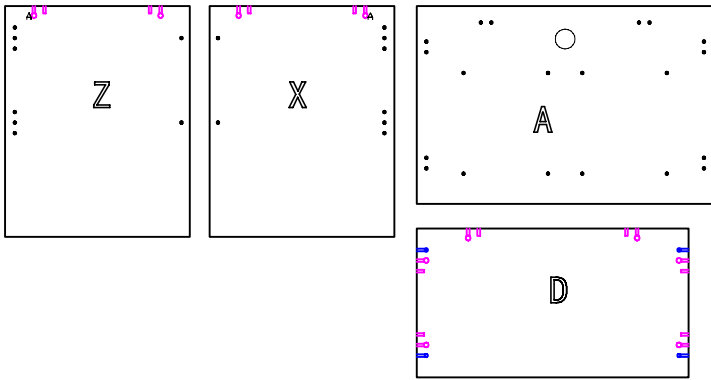

ASSEMBLY INSTRUCTIONS

CDK96

rapidline
FURNITURE FOR TODAY

2011-8-25

ASSEMBLY INSTRUCTIONS

CDK189

CDK1875

rapidline
FURNITURE FOR TODAY

2011-8-25

pin	6x35		1	10PCS
CAM			2	10PCS
Cam Cover			3	10PCS
CAM			4	4PCS
Screw	6x50		5	4PCS
				

ASSEMBLY INSTRUCTIONS

CDK1575

CDK126

rapidline
FURNITURE FOR TODAY
2011-8-25

- pin 6x35
1
10PCS
 - CAM
2
10PCS
 - Cam Cover
3
10PCS
 - CAM
4
4PCS
 - Screw 6x A50
5
4PCS
-