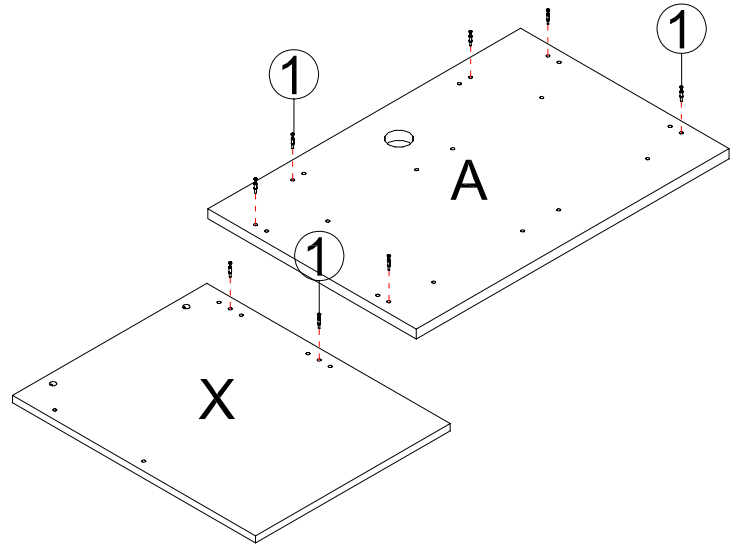

ASSEMBLY INSTRUCTIONS

CDK96

rapidline
FURNITURE FOR TODAY

2011-8-25