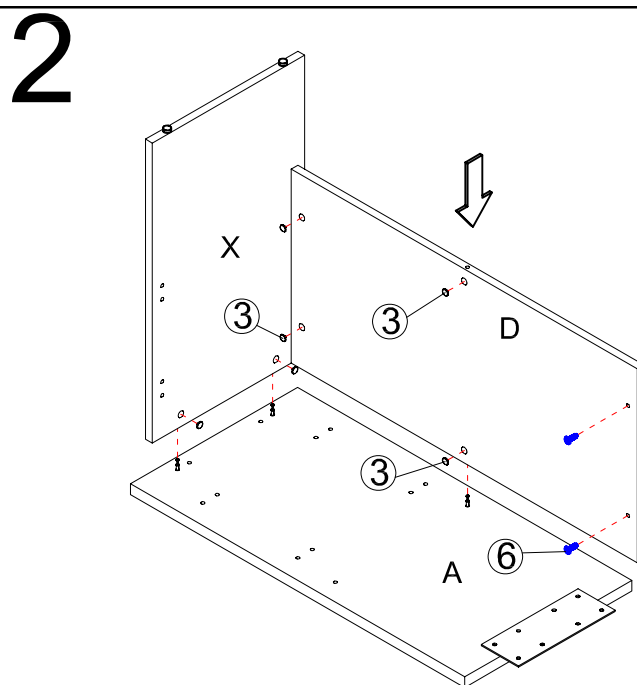

ASSEMBLY INSTRUCTIONS

CR45

rapidline
FURNITURE FOR TODAY

2011-8-25

- pin 6x35 5PCS
- CAM 6PCS
- Cam Cover 6PCS
- CONNECTOR 280x100x2 1PCS
- Screw 6x12 6PCS
- Screw 6x25 2PCS

ASSEMBLY INSTRUCTIONS

CR6

CR12