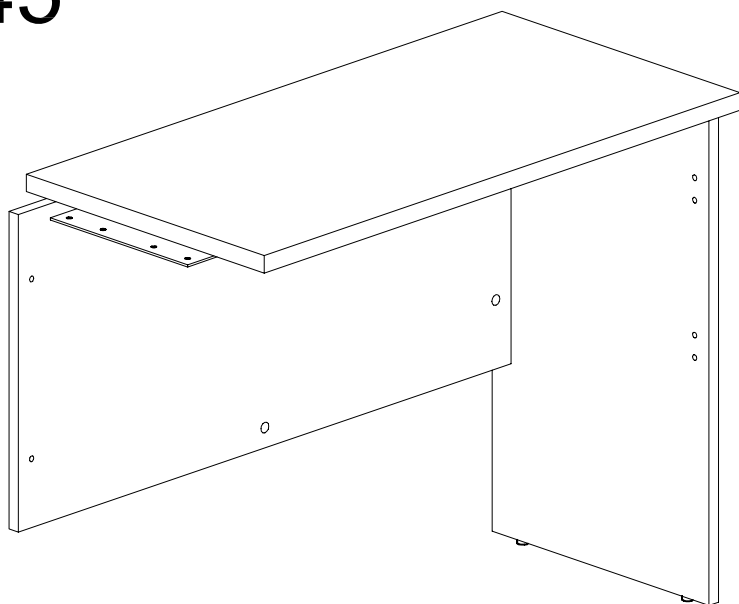

ASSEMBLY INSTRUCTIONS

CR45

rapidline
FURNITURE FOR TODAY

2011-8-25

- pin 6x35 5PCS
- CAM 6PCS
- Cam Cover 6PCS
- CONNECTOR 280x100x2 1PCS
- Screw 6x12 6PCS
- Screw 6x25 2PCS

ASSEMBLY INSTRUCTIONS

CR6

CR12