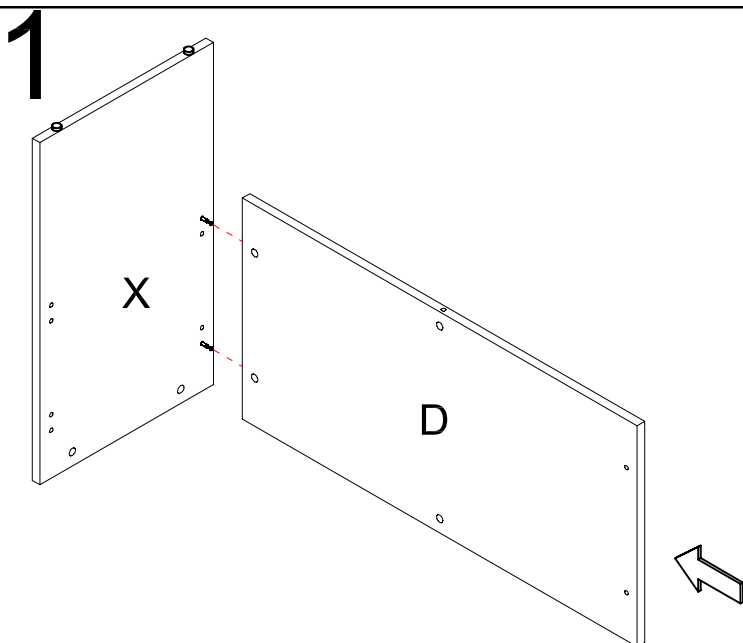

ASSEMBLY INSTRUCTIONS

CR45

rapidline
FURNITURE FOR TODAY

2011-8-25

- pin 6x35 5PCS
- CAM 6PCS
- Cam Cover 6PCS
- CONNECTOR 280x100x2 1PCS
- Screw 6x12 6PCS
- Screw 6x25 2PCS

ASSEMBLY INSTRUCTIONS

CR6

CR12