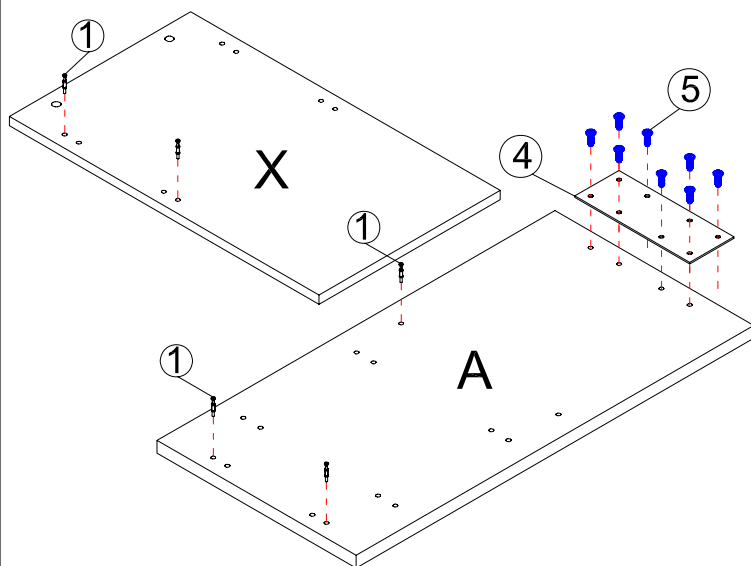

ASSEMBLY INSTRUCTIONS

CR45

rapidline
FURNITURE FOR TODAY

2011-8-25

- pin 6x35 5PCS
- CAM 6PCS
- Cam Cover 6PCS
- CONNECTOR 280x100x2 1PCS
- Screw 6x12 6PCS
- Screw 6x25 2PCS

ASSEMBLY INSTRUCTIONS

CR6

CR12