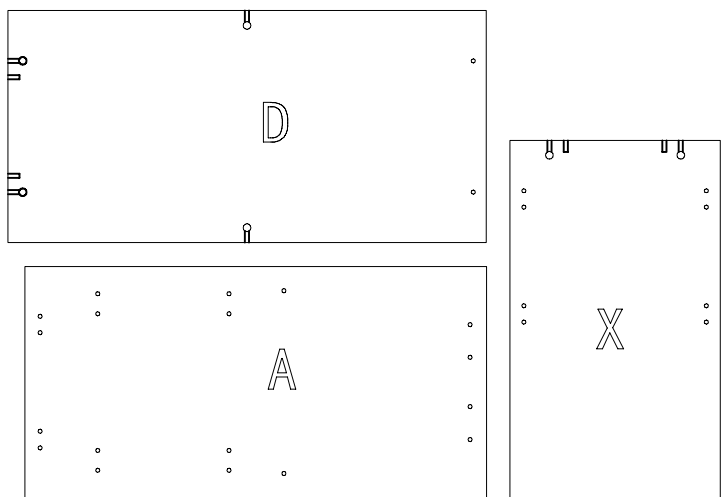

ASSEMBLY INSTRUCTIONS

CR45

rapidline
FURNITURE FOR TODAY

2011-8-25

- pin 6x35 5PCS
- CAM 6PCS
- Cam Cover 6PCS
- CONNECTOR 280x100x2 1PCS
- Screw 6x12 6PCS
- Screw 6x25 2PCS

ASSEMBLY INSTRUCTIONS

CR6

CR12