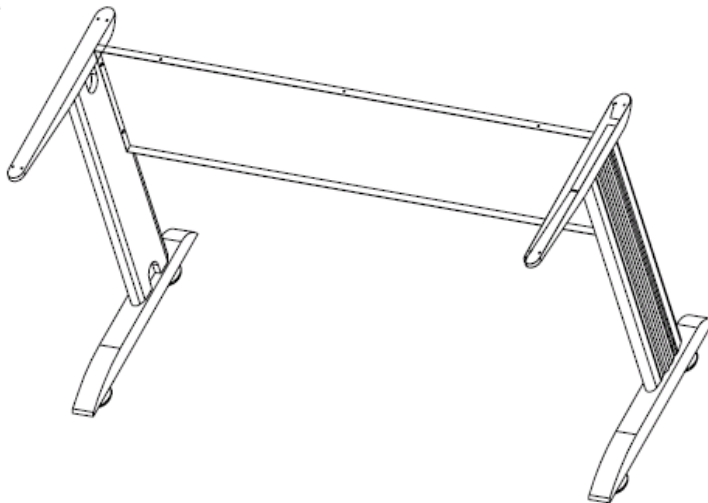

M5*20H 3pcs		M6*16H 4pcs
	M5*30H 8pcs		

For Timber Top Fitment, First Centre Top And Ensure That The Correct Length Screw Is used

2.