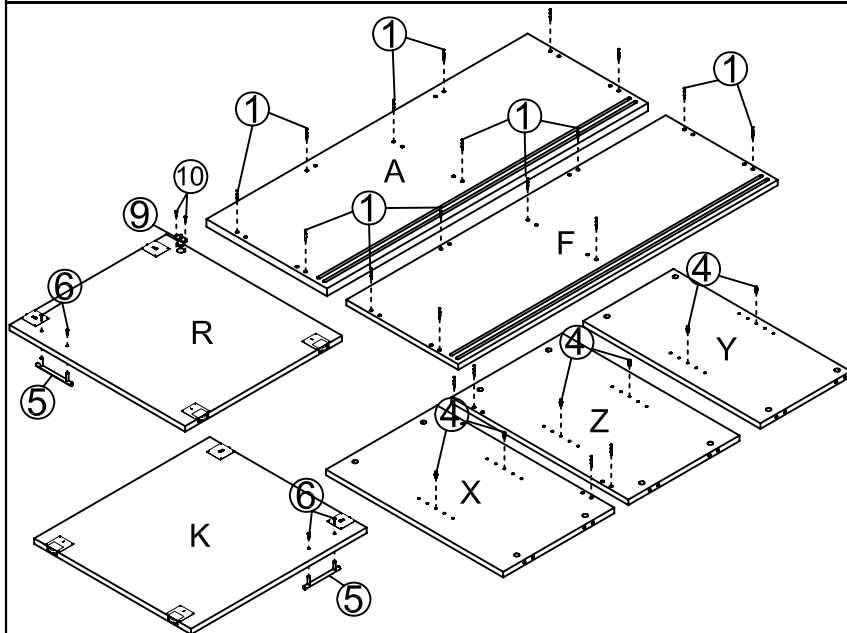

2

3

4

5

6

ASSEMBLY INSTRUCTIONS

CCZ1245

pin 6x35 1 20PCS	CAM 2 20PCS
Cam Cover 3 20PCS	Bolt Minifix 18H1A φ8 4 8PCS
T-Handle 5 2PCS	Screw 4x22 6 4PCS
CUSHION 25H1A φ82 7 8PCS	Screw 4x30 8 6PCS
LOCK 9 1PCS	Screw 3.5x13 10 2PCS