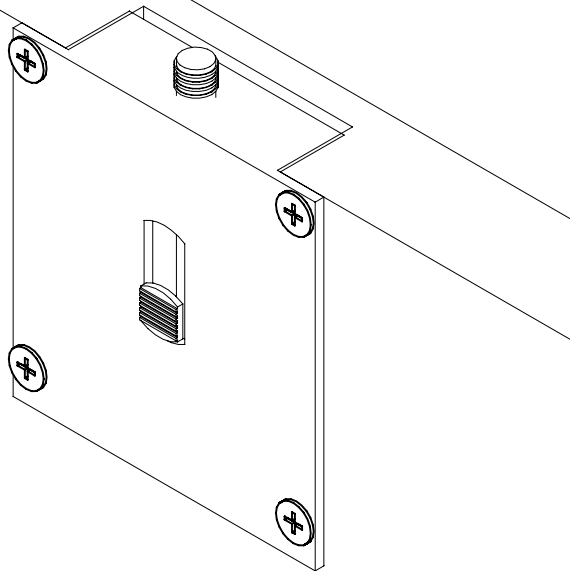

ASSEMBLY INSTRUCTIONS

CCZ1845

pin 1 24PCS	6x35	CAM 2 24PCS
Cam Cover 3 24PCS		Back Mirror 4 6PCS
T-Handle 5 2PCS		Screw 6 4PCS
CUSHION 7 6PCS	28H/A 6 6	Screw 8 6PCS
LOCK 9 1PCS		Screw 10 2PCS

2

3

4

5

6

6

ASSEMBLY INSTRUCTIONS

CCZ1545

pin 6x35 1 20PCS	CAM 2 20PCS
Cam Cover 3 20PCS	Bolt Minifix 18H1A φ8 4 8PCS
T-Handle 5 2PCS	Screw 4x22 6 4PCS
CUSHION 25H1A φ82 7 8PCS	Screw 4x30 8 6PCS
LOCK 9 1PCS	Screw 3.5x13 10 2PCS

2

3

4

5

6

ASSEMBLY INSTRUCTIONS

CCZ1245

pin 6x35 1 20PCS	CAM 2 20PCS
Cam Cover 3 20PCS	Bolt Minifix 18H1A φ8 4 8PCS
T-Handle 5 2PCS	Screw 4x22 6 4PCS
CUSHION 25H1A φ82 7 8PCS	Screw 4x30 8 6PCS
LOCK 9 1PCS	Screw 3.5x13 10 2PCS