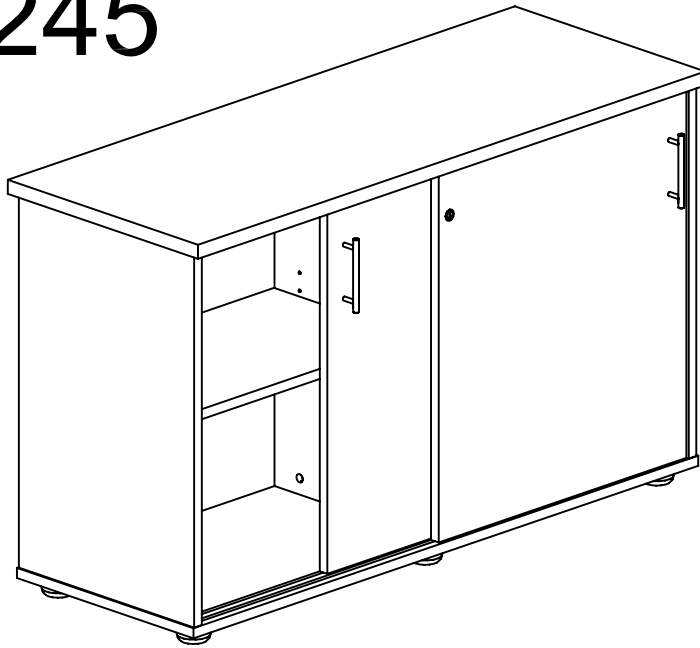

ASSEMBLY INSTRUCTIONS

CCZ1845

pin 1 24PCS	6x35	CAM 2 24PCS
Cam Cover 3 24PCS		Back Mirror 4 6PCS
T-Handle 5 2PCS		Screw 6 4PCS
CUSHION 7 6PCS	28H/A 6 6	Screw 8 6PCS
LOCK 9 1PCS		Screw 10 2PCS

2

3

4

5

6

2

3

4

5

6

ASSEMBLY INSTRUCTIONS

CCZ1245

pin 6x35 1 20PCS	CAM 2 20PCS
Cam Cover 3 20PCS	Bolt Minifix 18H1A φ8 4 8PCS
T-Handle 5 2PCS	Screw 4x22 6 4PCS
CUSHION 25H1A φ82 7 8PCS	Screw 4x30 8 6PCS
LOCK 9 1PCS	Screw 3.5x13 10 2PCS