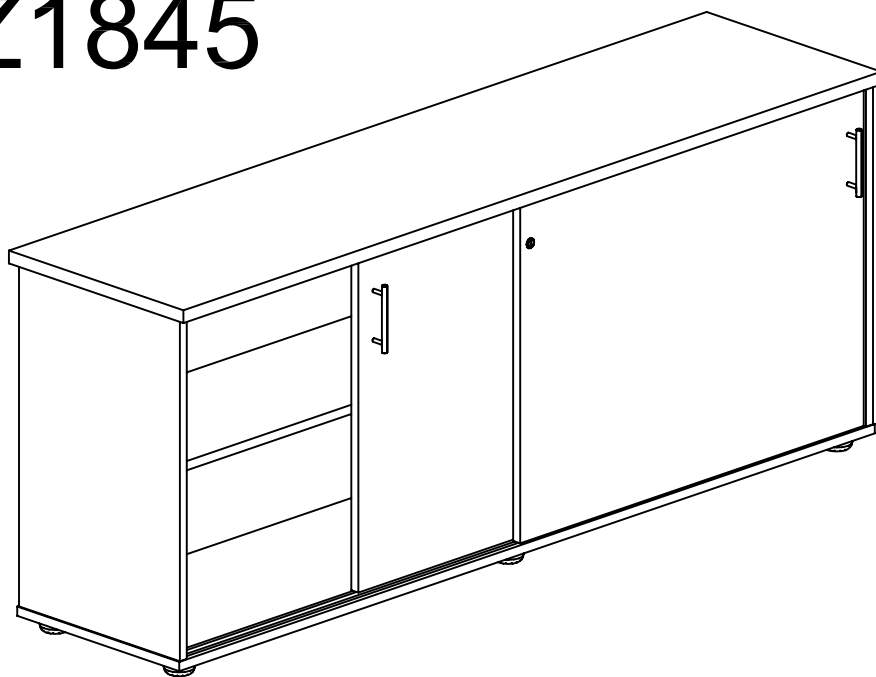

ASSEMBLY INSTRUCTIONS

CCZ1845

pin 1 24PCS	6x35	CAM 2 24PCS
Cam Cover 3 24PCS		Back Mirror 4 6PCS
T-Handle 5 2PCS		Screw 6 4PCS
CUSHION 7 6PCS	28H/A 6 6	Screw 8 6PCS
LOCK 9 1PCS		Screw 10 2PCS

2

3

4

5

6

6

ASSEMBLY INSTRUCTIONS

CCZ1545

pin 6x35 1 20PCS	CAM 2 20PCS
Cam Cover 3 20PCS	Bolt Minifix 18H1A φ8 4 8PCS
T-Handle 5 2PCS	Screw 4x22 6 4PCS
CUSHION 25H1A φ82 7 8PCS	Screw 4x30 8 6PCS
LOCK 9 1PCS	Screw 3.5x13 10 2PCS