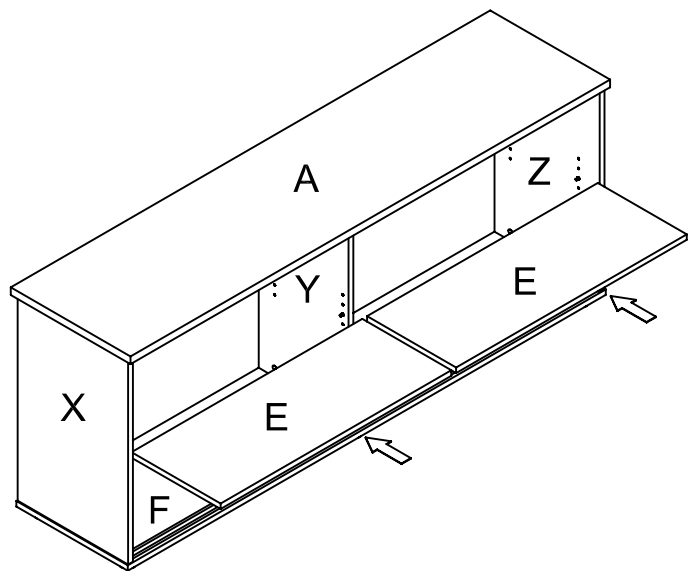

ASSEMBLY INSTRUCTIONS

CCZ1845

pin 1 24PCS	6x35	CAM 2 24PCS
Cam Cover 3 24PCS		Back Mirror 4 6PCS
T-Handle 5 2PCS		Screw 6 4PCS
CUSHION 7 6PCS	28H/A 6 6	Screw 8 6PCS
LOCK 9 1PCS		Screw 10 2PCS

2

3

4

5

6

6

ASSEMBLY INSTRUCTIONS

CCZ1545

pin 6x35 1 20PCS	CAM 2 20PCS
Cam Cover 3 20PCS	Bolt Minifix 18H1A φ8 4 8PCS
T-Handle 5 2PCS	Screw 4x22 6 4PCS
CUSHION 25H1A φ82 7 8PCS	Screw 4x30 8 6PCS
LOCK 9 1PCS	Screw 3.5x13 10 2PCS