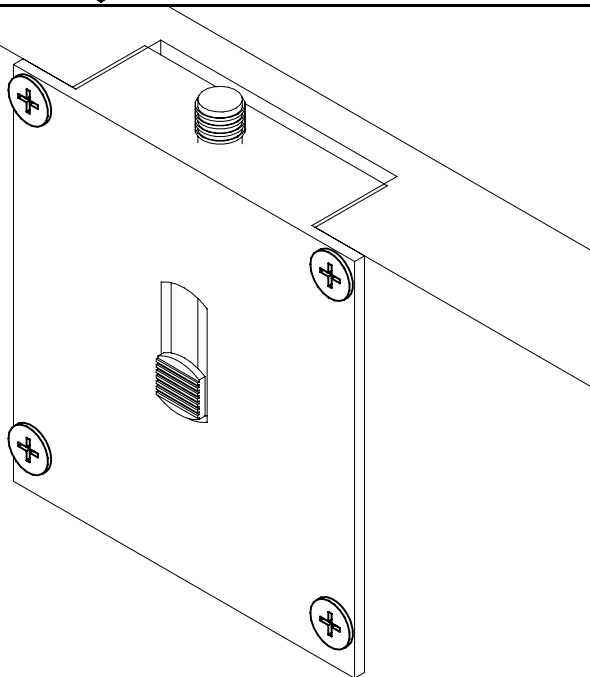

6

ASSEMBLY INSTRUCTIONS

CCZ1545

pin 6x35 1 20PCS	CAM 2 20PCS
Cam Cover 3 20PCS	Bolt Minifix 18H1A φ8 4 8PCS
T-Handle 5 2PCS	Screw 4x22 6 4PCS
CUSHION 25H1A φ82 7 8PCS	Screw 4x30 8 6PCS
LOCK 9 1PCS	Screw 3.5x13 10 2PCS

2

3

4

5

6

ASSEMBLY INSTRUCTIONS

CCZ1245

pin 6x35 1 20PCS	CAM 2 20PCS
Cam Cover 3 20PCS	Bolt Minifix 18H1A φ8 4 8PCS
T-Handle 5 2PCS	Screw 4x22 6 4PCS
CUSHION 25H1A φ82 7 8PCS	Screw 4x30 8 6PCS
LOCK 9 1PCS	Screw 3.5x13 10 2PCS