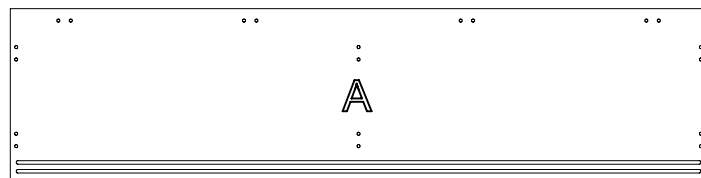

ASSEMBLY INSTRUCTIONS

CCZ1845

pin 1 24PCS	6x35	CAM 2 24PCS
Cam Cover 3 24PCS		Back Mirror 4 6PCS
T-Handle 5 2PCS		Screw 6 4PCS
CUSHION 7 6PCS	28H/A 6 6	Screw 8 6PCS
LOCK 9 1PCS		Screw 10 2PCS

2

3

4

5

6

6

ASSEMBLY INSTRUCTIONS

CCZ1545

pin 6x35 1 20PCS	CAM 2 20PCS
Cam Cover 3 20PCS	Bolt Minifix 18H1A φ8 4 8PCS
T-Handle 5 2PCS	Screw 4x22 6 4PCS
CUSHION 25H1A φ82 7 8PCS	Screw 4x30 8 6PCS
LOCK 9 1PCS	Screw 3.5x13 10 2PCS