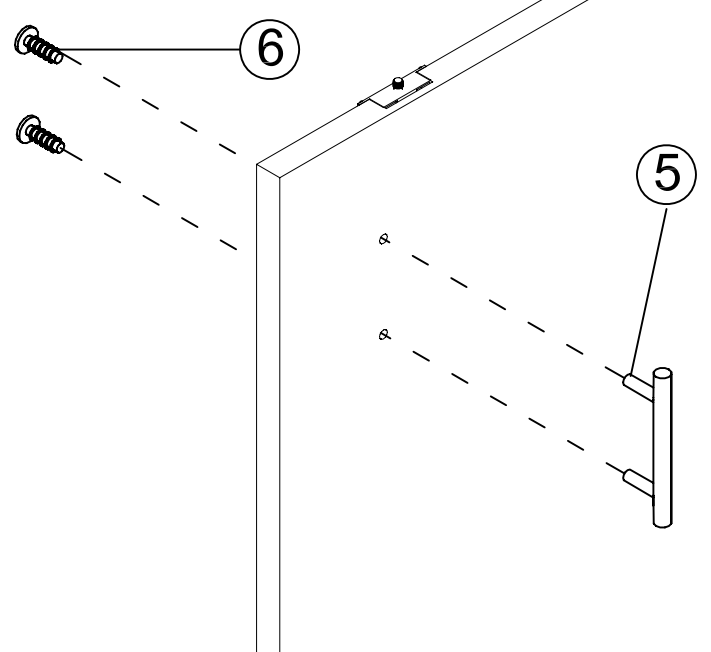

2

3

4

5

6

ASSEMBLY INSTRUCTIONS

CCZ1245

pin 6x35 1 20PCS	CAM 2 20PCS
Cam Cover 3 20PCS	Bolt Minifix 18H1A φ8 4 8PCS
T-Handle 5 2PCS	Screw 4x22 6 4PCS
CUSHION 25H1A φ82 7 8PCS	Screw 4x30 8 6PCS
LOCK 9 1PCS	Screw 3.5x13 10 2PCS