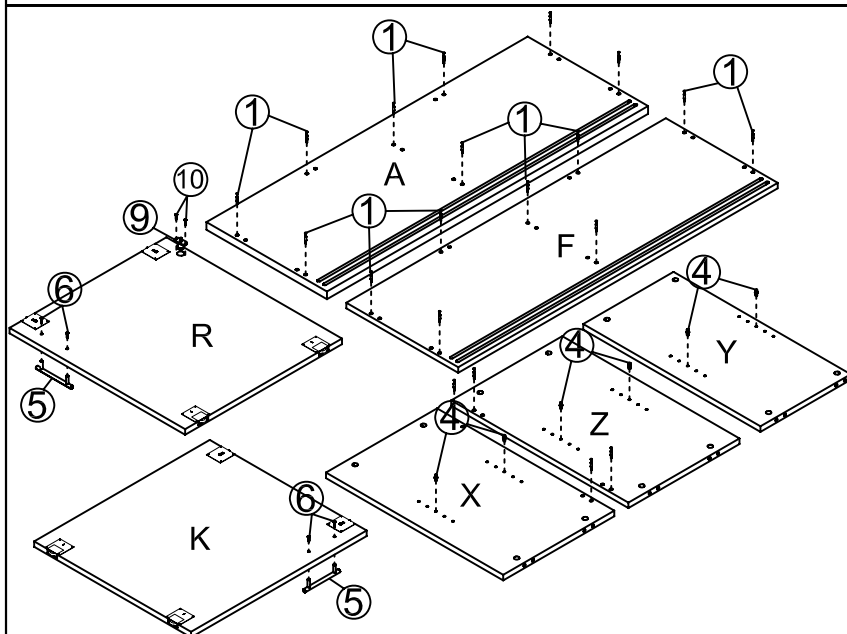

ASSEMBLY INSTRUCTIONS

CCZ1845

pin 1 24PCS	6x35	CAM 2 24PCS
Cam Cover 3 24PCS		Back Mirror 4 6PCS
T-Handle 5 2PCS		Screw 6 4PCS
CUSHION 7 6PCS	28H/A 6 6	Screw 8 6PCS
LOCK 9 1PCS		Screw 10 2PCS

2

3

4

5

6

6

ASSEMBLY INSTRUCTIONS

CCZ1545

pin 6x35 1 20PCS	CAM 2 20PCS
Cam Cover 3 20PCS	Bolt Minifix 18H1A φ8 4 8PCS
T-Handle 5 2PCS	Screw 4x22 6 4PCS
CUSHION 25H1A φ82 7 8PCS	Screw 4x30 8 6PCS
LOCK 9 1PCS	Screw 3.5x13 10 2PCS

2

3

4

5

6

ASSEMBLY INSTRUCTIONS

CCZ1245

pin 6x35 1 20PCS	CAM 2 20PCS
Cam Cover 3 20PCS	Bolt Minifix 18H1A φ8 4 8PCS
T-Handle 5 2PCS	Screw 4x22 6 4PCS
CUSHION 25H1A φ82 7 8PCS	Screw 4x30 8 6PCS
LOCK 9 1PCS	Screw 3.5x13 10 2PCS