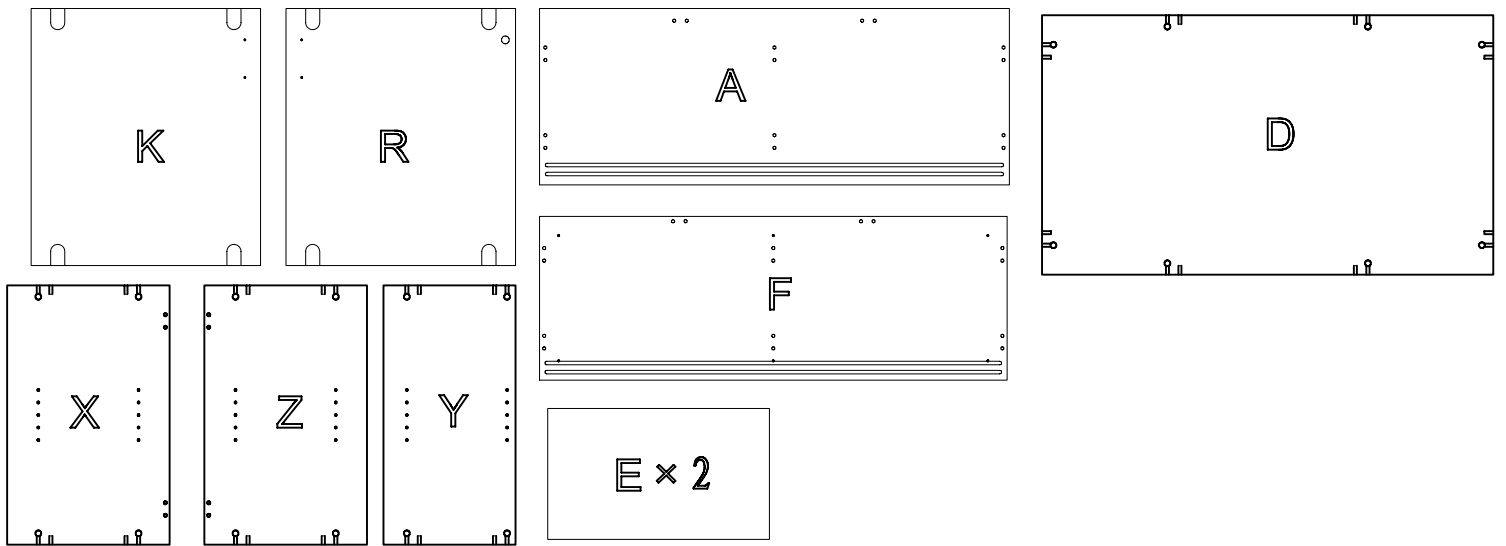

2

3

4

5

6

ASSEMBLY INSTRUCTIONS

CCZ1245

pin 6x35 1 20PCS	CAM 2 20PCS
Cam Cover 3 20PCS	Bolt Minifix 18H1A φ8 4 8PCS
T-Handle 5 2PCS	Screw 4x22 6 4PCS
CUSHION 25H1A φ82 7 8PCS	Screw 4x30 8 6PCS
LOCK 9 1PCS	Screw 3.5x13 10 2PCS