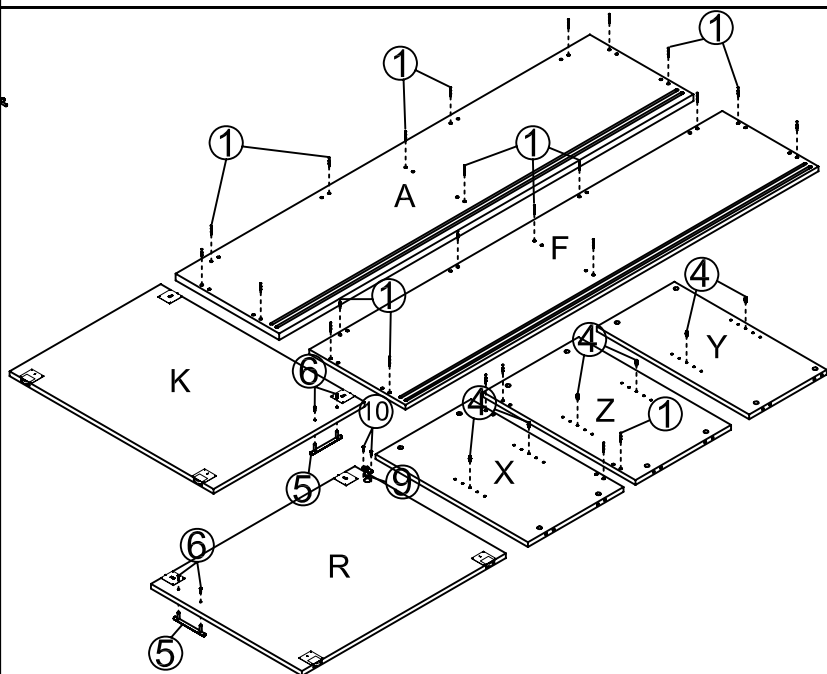

ASSEMBLY INSTRUCTIONS

CCZ1845

pin 1 24PCS	6x35	CAM 2 24PCS
Cam Cover 3 24PCS		Back Mirror 4 6PCS
T-Handle 5 2PCS		Screw 6 4PCS
CUSHION 7 6PCS	28H/A 6 6	Screw 8 6PCS
LOCK 9 1PCS		Screw 10 2PCS

2

3

4

5

6

6

ASSEMBLY INSTRUCTIONS

CCZ1545

pin 6x35 1 20PCS	CAM 2 20PCS
Cam Cover 3 20PCS	Bolt Minifix 18H1A φ8 4 8PCS
T-Handle 5 2PCS	Screw 4x22 6 4PCS
CUSHION 25H1A φ82 7 8PCS	Screw 4x30 8 6PCS
LOCK 9 1PCS	Screw 3.5x13 10 2PCS

2

3

4

5

6

ASSEMBLY INSTRUCTIONS

CCZ1245

pin 6x35 1 20PCS	CAM 2 20PCS
Cam Cover 3 20PCS	Bolt Minifix 18H1A φ8 4 8PCS
T-Handle 5 2PCS	Screw 4x22 6 4PCS
CUSHION 25H1A φ82 7 8PCS	Screw 4x30 8 6PCS
LOCK 9 1PCS	Screw 3.5x13 10 2PCS