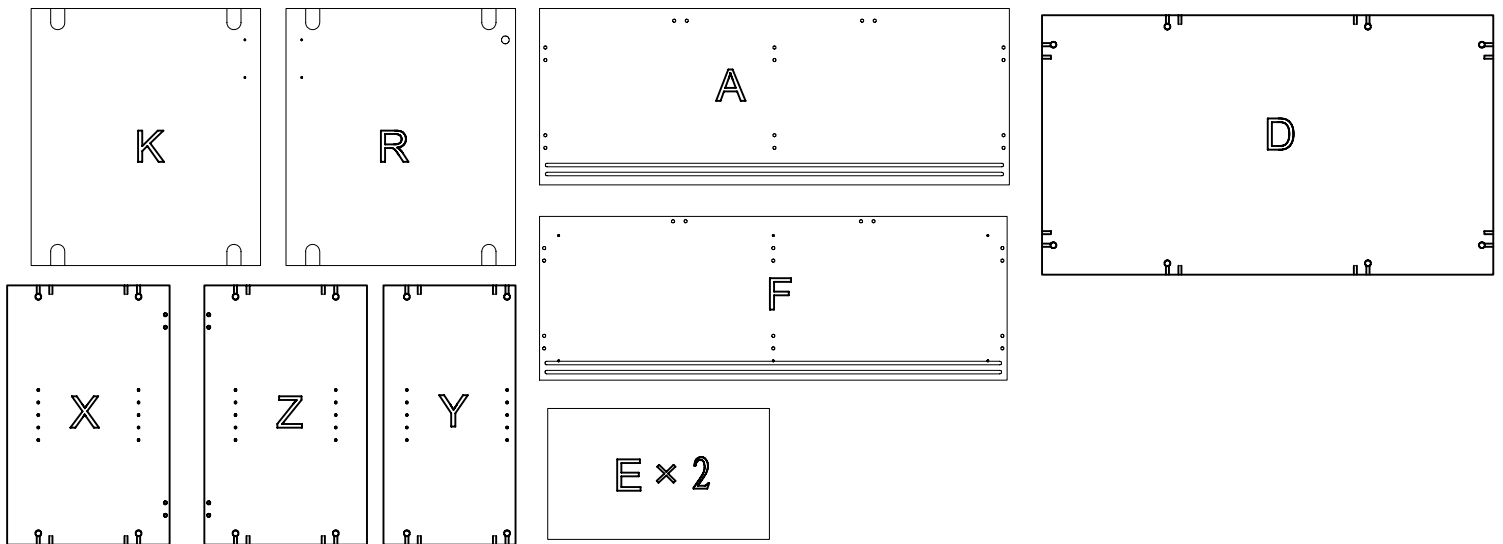

ASSEMBLY INSTRUCTIONS

CCZ1845

pin 1 24PCS	6x35	CAM 2 24PCS
Cam Cover 3 24PCS		Back Mirror 4 6PCS
T-Handle 5 2PCS		Screw 6 4PCS
CUSHION 7 6PCS	28H/A 6 6	Screw 8 6PCS
LOCK 9 1PCS		Screw 10 2PCS

2

3

4

5

6

6

ASSEMBLY INSTRUCTIONS

CCZ1545

pin 6x35 1 20PCS	CAM 2 20PCS
Cam Cover 3 20PCS	Bolt Minifix 18H1A φ8 4 8PCS
T-Handle 5 2PCS	Screw 4x22 6 4PCS
CUSHION 25H1A φ82 7 8PCS	Screw 4x30 8 6PCS
LOCK 9 1PCS	Screw 3.5x13 10 2PCS

2

3

4

5

6

ASSEMBLY INSTRUCTIONS

CCZ1245

pin 6x35 1 20PCS	CAM 2 20PCS
Cam Cover 3 20PCS	Bolt Minifix 18H1A φ8 4 8PCS
T-Handle 5 2PCS	Screw 4x22 6 4PCS
CUSHION 25H1A φ82 7 8PCS	Screw 4x30 8 6PCS
LOCK 9 1PCS	Screw 3.5x13 10 2PCS